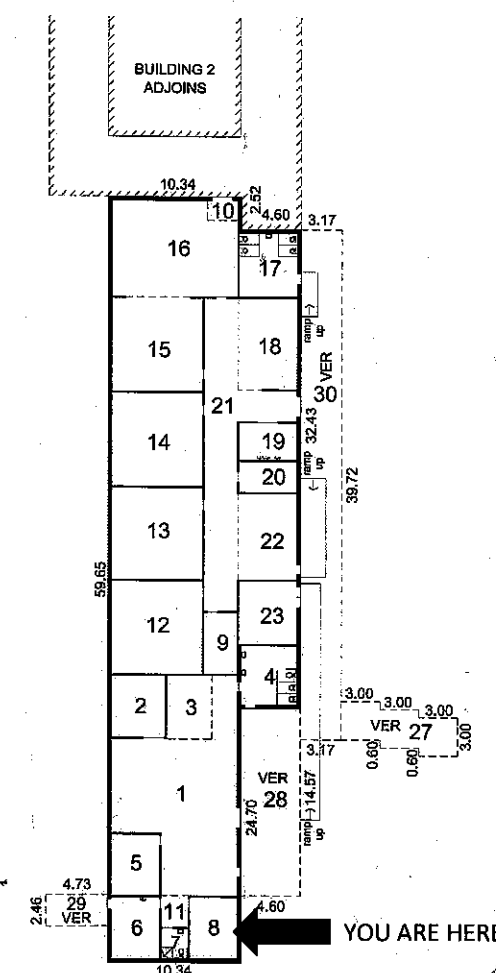

EVACUATION DIAGRAM

8/03/2016

(hws) Hot Water Service Solar on roof over room 4

Asset Name	McLAREN VALE PRIMARY SCHOOL			Government of South Australia Department of Planning, Transport and Infrastructure
Building Use	MADGE SEXTON KINDERGARTEN & GENERAL TEACHING			
Created by.	Archink	Drawn J Sutton	Date Nov 1997	Strategic Asset Management Information System Plan
Modified by.	Archink	Drawn R Sachse	Date Feb 2012	
Bldg area m ²	788	Ver area m ²	232	
				SAMIS 00251-01-1