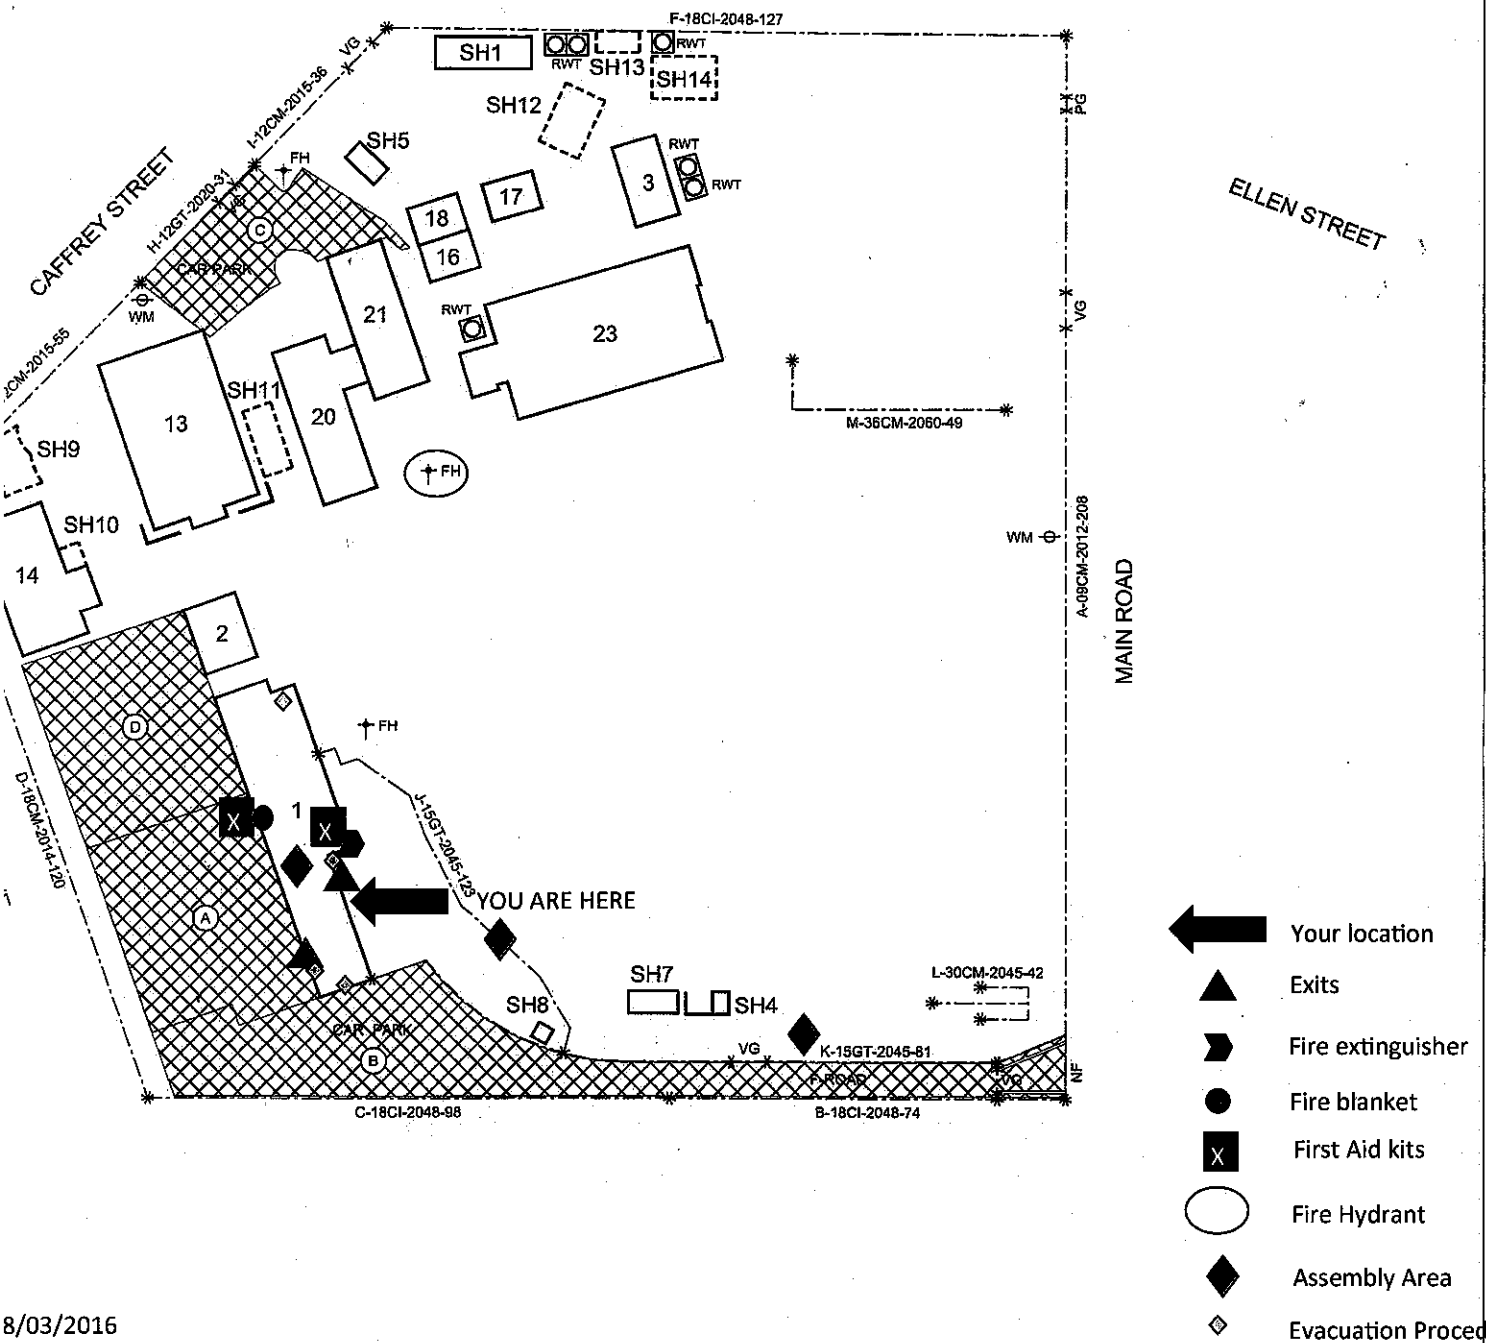

EVACUATION DIAGRAM

8/03/2016

(hws) Hot Water Service Solar on roof over room 4

Asset Name	McLAREN VALE PRIMARY SCHOOL			Government of South Australia Department of Planning, Transport and Infrastructure
Building Use	MADGE SEXTON KINDERGARTEN & GENERAL TEACHING			
Created by.	Archink	Drawn J Sutton	Date Nov 1997	Strategic Asset Management Information System Plan
Modified by.	Archink	Drawn R Sachse	Date Feb 2012	
Bldg area m ²	788	Ver area m ²	232	
				SAMIS 00251-01-1